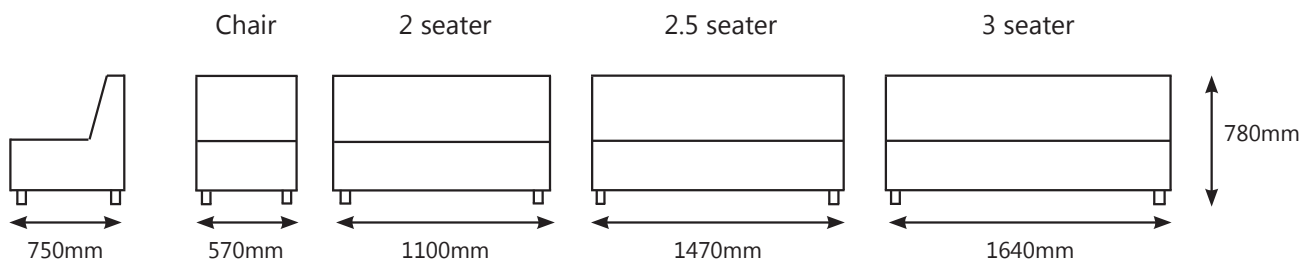

## APOLLO DIMENSIONS

**10<sup>yr</sup>**  
GUARANTEE

MADE  
IN NZ