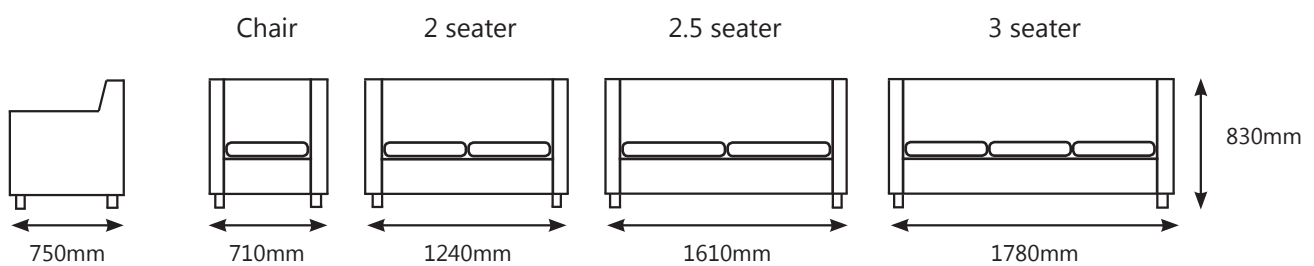

APPIAN DIMENSIONS

10yr
GUARANTEE

MADE
IN NZ