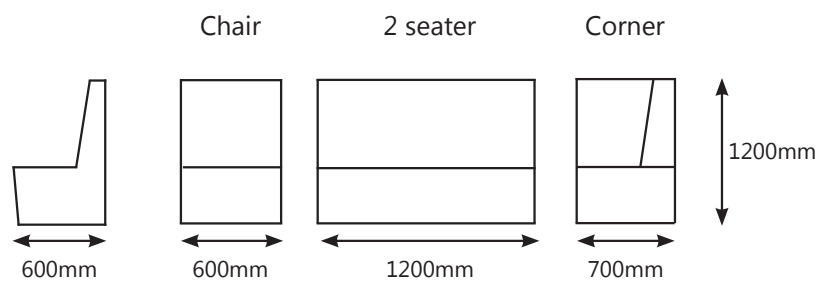

# ASPIRE

---

The ASPIRE is a modern booth-seating style, with curvaceous shapes from profile-cut foam, and comes standard with the deep base and high density seat foam.

Available in a huge range of covering options – fabrics, vinyls or leather and comes complete with a 10year guarantee.

ASPIRE DIMENSIONS

**10yr**  
GUARANTEE

MADE  
IN NZ