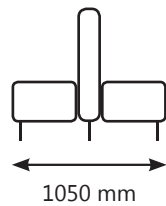

BALANCE

The BALANCE is a contemporary booth seat styled design, available single or double sided. Ideal for the application of free standing seating, and comes standard with metal powder-coated legs and high density seat foam. Available in a huge range of covering options – fabrics, vinyls or leather and comes complete with a 10year guarantee.

BALANCE DIMENSIONS

Double Sided

Single Sided