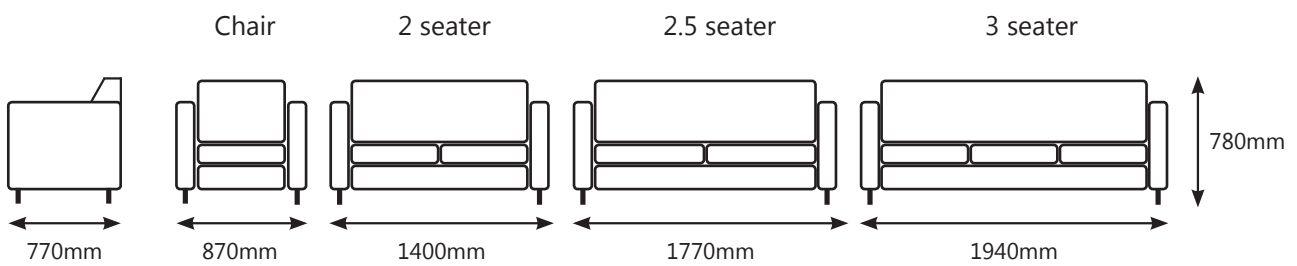

BENDORF

The BENDORF is a pleasing design, with curved outer arms, and a fixed seat cushion, and comes standard with metal powder-coated legs and high density seat foam.

Available in a huge range of covering options – fabrics, vinyls or leather and comes complete with a 10year guarantee.

BENDORF DIMENSIONS

10yr
GUARANTEE

MADE
IN NZ