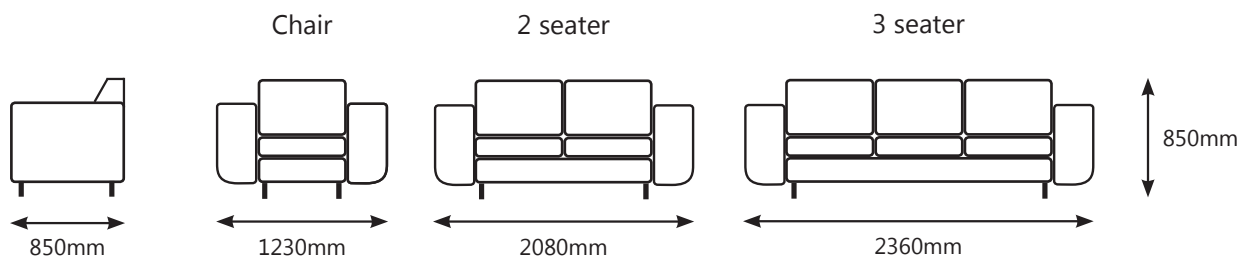

10yr
GUARANTEE

MADE
IN NZ