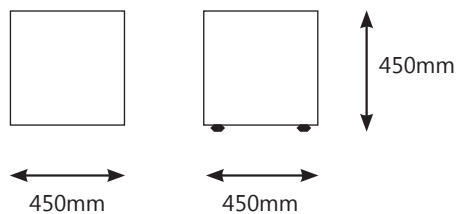

CUBE DIMENSIONS

**12<sup>yr</sup>**  
GUARANTEE

MADE  
IN NZ