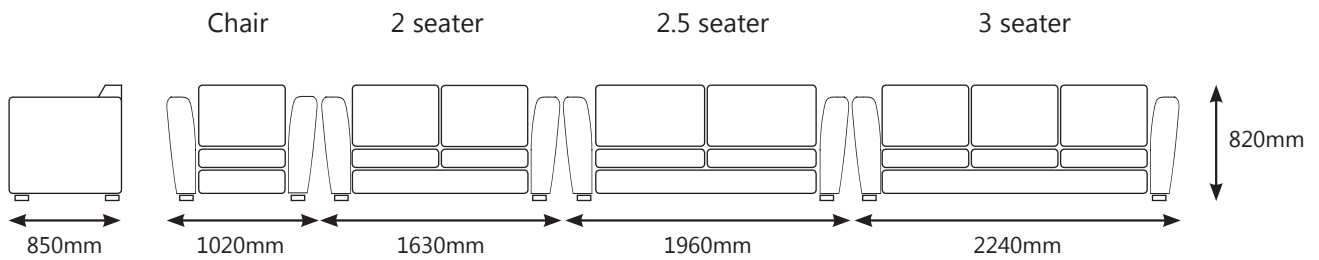

FRENZO DIMENSIONS

10^{yr}
GUARANTEE

MADE
IN NZ