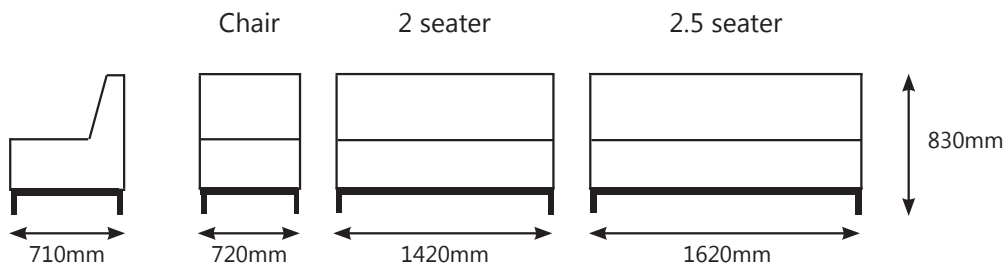

LAUREN

The LAUREN is an armless bench-seat sofa. A modular design with generous seating widths, it comes standard with a metal powder-coated leg system and high density seat foam.

Available in a huge range of covering options – fabrics, vinyls or leather and comes complete with a 10year guarantee.

LAUREN DIMENSIONS

10yr
GUARANTEE

MADE
IN NZ