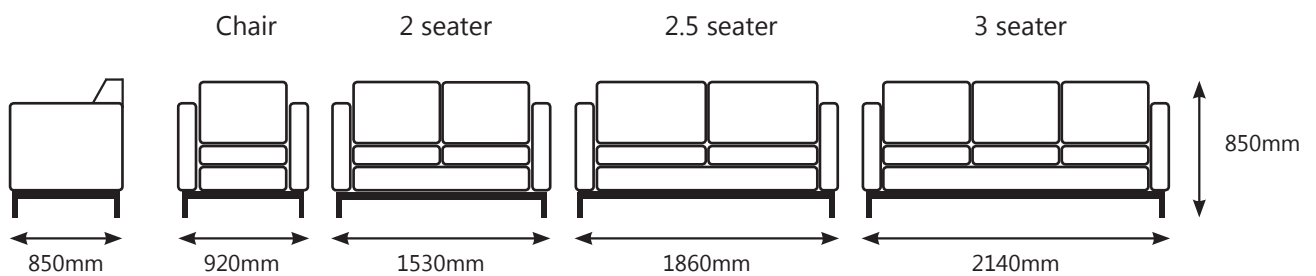

# LUCA

The LUCA is a pleasing modern style with loose cushions, and comes standard with metal powder-coated leg system and high density seat foam.

Available in a huge range of covering options – fabrics, vinyls or leather and comes complete with a 10year guarantee.

## LUCA DIMENSIONS

**10yr**  
GUARANTEE

MADE  
IN NZ