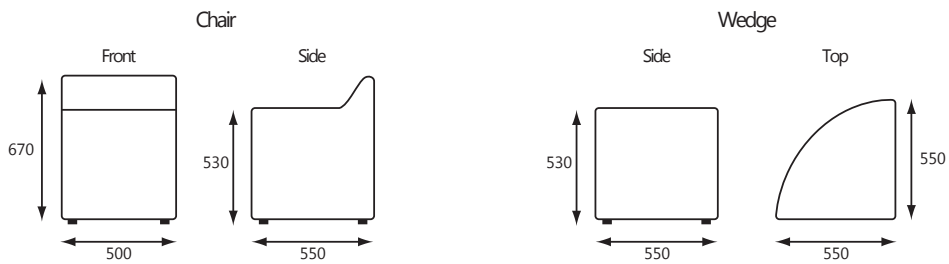

MOTTO

The MOTTO Chairs and Wedges are very versatile, make a Circle, an Oval, line them up against the wall or just sprinkle them around.

They come standard with plastic bun feet and high density seat foam.

Available in a huge range of covering options - fabrics, vinyls or leather and come complete with 10 year guarantee.

MOTTO DIMENSIONS

10^{yr}
GUARANTEE

MADE
IN NZ