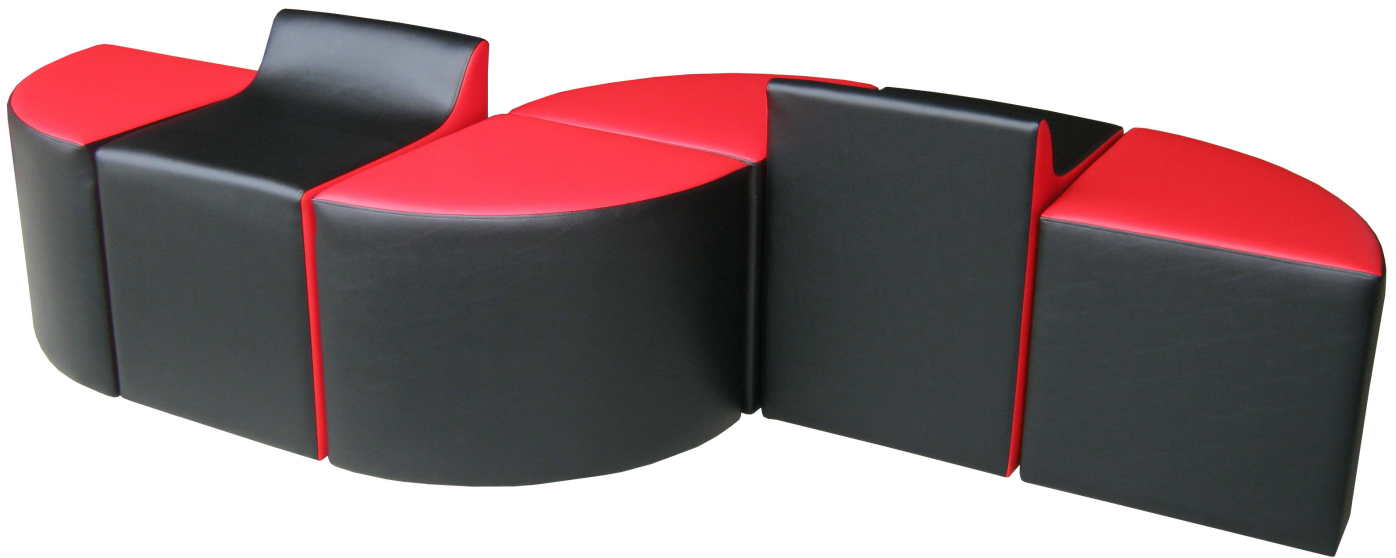

MOTTO

The MOTTO Chairs and Wedges are very versatile, make a Circle, an Oval, line them up against the wall or just sprinkle them around.

They come standard with plastic bun feet and high density seat foam.

Available in a huge range of covering options - fabrics, vinyls or leather and come complete with 10 year guarantee.

MOTTO DIMENSIONS

10^{yr}
GUARANTEE

MADE
IN NZ