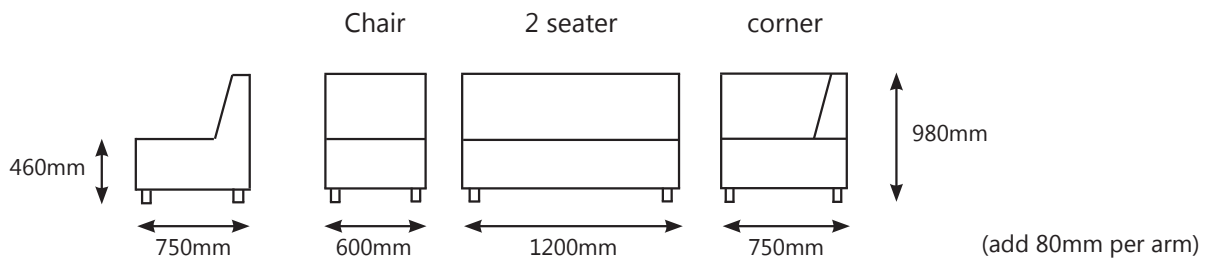

PLATINUM

The PLATINUM is a great corner design, very versatile, available with or without arms, and comes standard with fixed back cushions, wooden runner legs and high density seat foam.

Available in a huge range of covering options – fabrics, vinyls or leather and comes complete with a 10year guarantee.

PLATINUM DIMENSIONS

10^{yr}
GUARANTEE

**MADE
IN NZ**