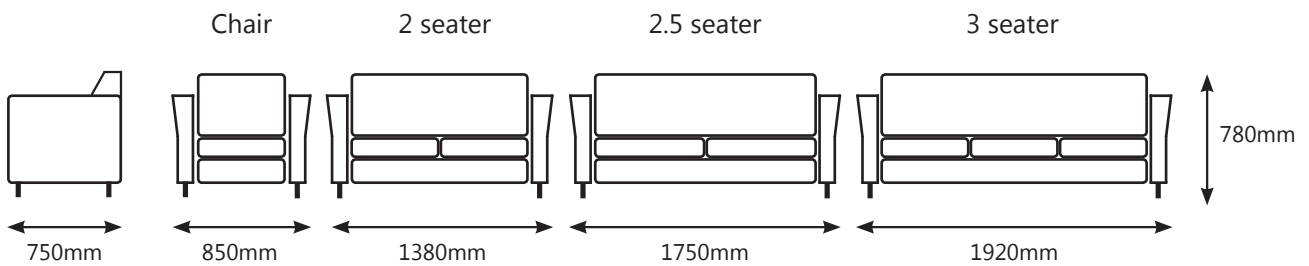

PLUTO

The PLUTO is a contemporary style, with loose seat cushions and fixed back, a subtle curve on the outer arm, and comes standard with wooden tapered legs and high density seat foam.

Available in a huge range of covering options – fabrics, vinyls or leather and comes complete with a 10year guarantee.

PLUTO DIMENSIONS

10yr
GUARANTEE

MADE
IN NZ