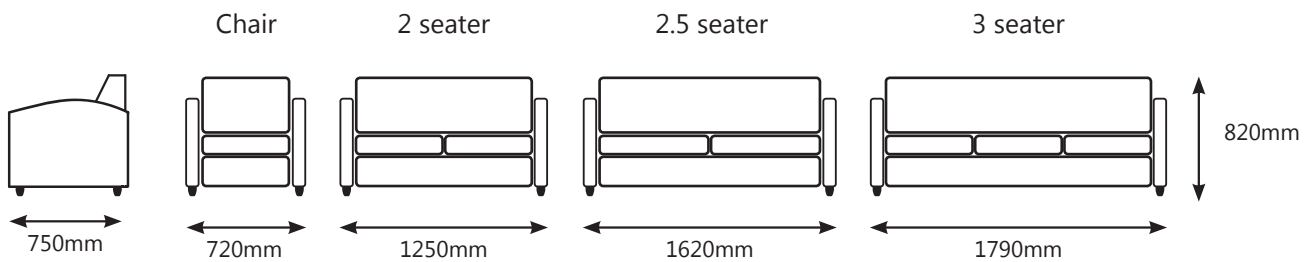

# RAMSY

The RAMSY is quite a compact slim-armed style, with a distinct shaped arm top, and comes standard with tapered round wooden legs and high density seat foam.

Available in a huge range of covering options – fabrics, vinyls or leather and comes complete with a 10year guarantee.

## RAMSY DIMENSIONS

**10yr** GUARANTEE  
MADE IN NZ