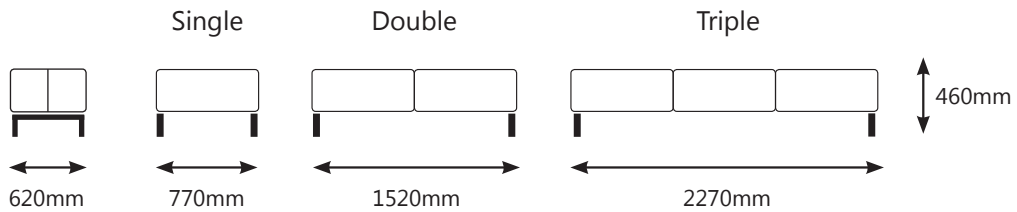

SWELL DIMENSIONS

12yr
GUARANTEE

MADE
IN NZ