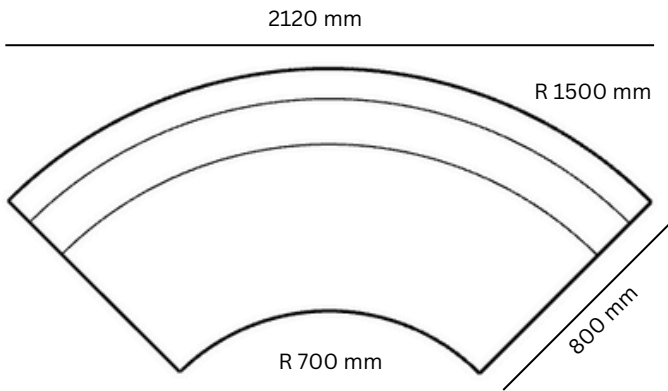

Vista Specifications.

Standard :	Seat Height - 430mm High Density Foam FSC Rated Timber
Variations :	Seat Height Seat Width Leg Options (Glide, Sleigh, Borsari) USB, Power & Data Compatible
Finishes :	Upholstered in any fabric, vinyl or leather
Warranty :	10 year commercial frame warranty Fabric as per manufacturers warranty
Lead Time :	Made to order in 2 - 6 weeks
Designer:	Welwood Furniture
Origin:	New Zealand

Vista Dimensions.

Full Depth on Glides

Sleigh Leg Units

Borsari Leg Units

Vista Dimensions.

700L Straight

1400L Straight

90° Square Corner