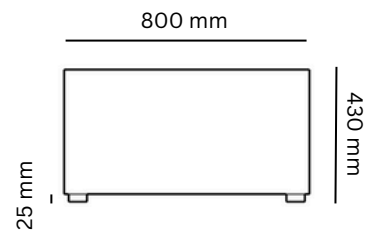

Vista Dimensions.

Full Depth on Glides