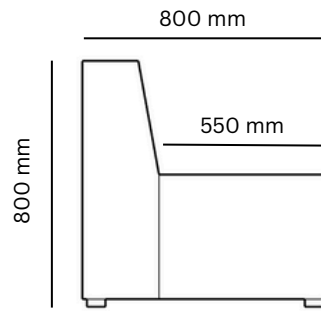

Vista Dimensions.

Full Depth on Glides