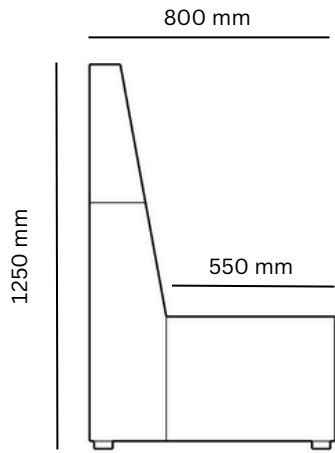

Vista Dimensions.

Full Depth on Glides