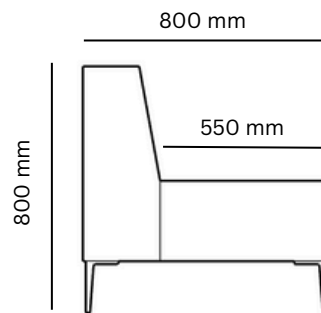

Vista Specifications.

Standard :	Seat Height - 430mm High Density Foam FSC Rated Timber
Variations :	Seat Height Seat Width Leg Options (Glide, Sleigh, Borsari) USB, Power & Data Compatible
Finishes :	Upholstered in any fabric, vinyl or leather
Warranty :	10 year commercial frame warranty Fabric as per manufacturers warranty
Lead Time :	Made to order in 2 - 6 weeks
Designer:	Welwood Furniture
Origin:	New Zealand

Vista Dimensions.

Full Depth on Glides

Sleigh Leg Units

Borsari Leg Units

Vista Dimensions.

700L Straight

1400L Straight

90° Square Corner