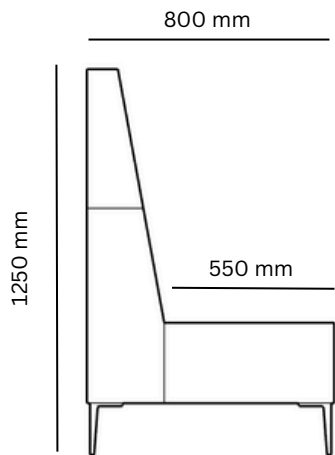

Vista Specifications.

Standard :	Seat Height - 430mm High Density Foam FSC Rated Timber
Variations :	Seat Height Seat Width Leg Options (Glide, Sleigh, Borsari) USB, Power & Data Compatible
Finishes :	Upholstered in any fabric, vinyl or leather
Warranty :	10 year commercial frame warranty Fabric as per manufacturers warranty
Lead Time :	Made to order in 2 - 6 weeks
Designer:	Welwood Furniture
Origin:	New Zealand

Vista Dimensions.

Full Depth on Glides

Sleigh Leg Units

Borsari Leg Units

Vista Dimensions.

700L Straight

1400L Straight

90° Square Corner

Large 90° Curved

Small 90° Curved

60° Curved

120° Boomerang

Layout Inspiration.

Layout #1:

- 1 x 120° Boomerang Low Back
- 4 x 700L Straight Low Back

Layout #2: