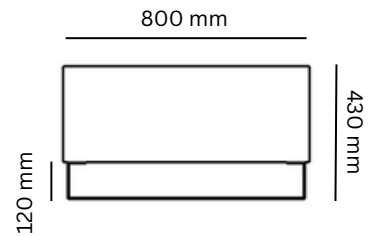

700L Straight Low Back

1400L Straight Low Back

90° Square Corner Low Back

Small 90° Ottoman

Large 90° Ottoman

Large 60° Ottoman

120° Boomerang Ottoman

800L Square Ottoman

Vista Specifications.

Standard :	Seat Height - 430mm High Density Foam FSC Rated Timber
Variations :	Seat Height Seat Width Leg Options (Glide, Sleigh, Borsari) USB, Power & Data Compatible
Finishes :	Upholstered in any fabric, vinyl or leather
Warranty :	10 year commercial frame warranty Fabric as per manufacturers warranty
Lead Time :	Made to order in 2 - 6 weeks
Designer:	Welwood Furniture
Origin:	New Zealand

Vista Dimensions.

Full Depth on Glides

Sleigh Leg Units

Borsari Leg Units

Vista Dimensions.

700L Straight

1400L Straight

90° Square Corner