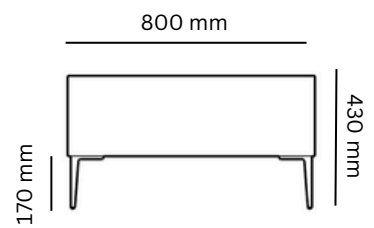

Vista Specifications.

Standard :	Seat Height - 430mm High Density Foam FSC Rated Timber
Variations :	Seat Height Seat Width Leg Options (Glide, Sleigh, Borsari) USB, Power & Data Compatible
Finishes :	Upholstered in any fabric, vinyl or leather
Warranty :	10 year commercial frame warranty Fabric as per manufacturers warranty
Lead Time :	Made to order in 2 - 6 weeks
Designer:	Welwood Furniture
Origin:	New Zealand

Vista Dimensions.

Full Depth on Glides

Sleigh Leg Units

Borsari Leg Units

Vista Dimensions.

700L Straight

1400L Straight

90° Square Corner