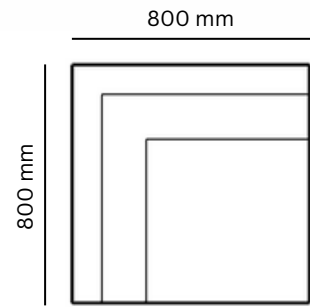

Vista Specifications.

Standard :	Seat Height - 430mm High Density Foam FSC Rated Timber
Variations :	Seat Height Seat Width Leg Options (Glide, Sleigh, Borsari) USB, Power & Data Compatible
Finishes :	Upholstered in any fabric, vinyl or leather
Warranty :	10 year commercial frame warranty Fabric as per manufacturers warranty
Lead Time :	Made to order in 2 - 6 weeks
Designer:	Welwood Furniture
Origin:	New Zealand

Vista Dimensions.

Full Depth on Glides

Sleigh Leg Units

Borsari Leg Units

Vista Dimensions.

700L Straight

1400L Straight

90° Square Corner