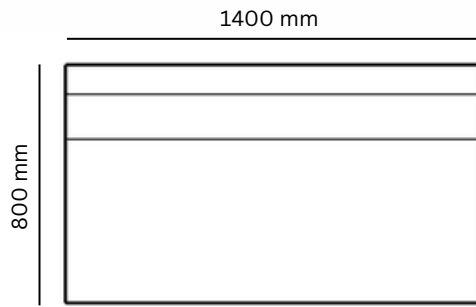

Vista Specifications.

Standard :	Seat Height - 430mm High Density Foam FSC Rated Timber
Variations :	Seat Height Seat Width Leg Options (Glide, Sleigh, Borsari) USB, Power & Data Compatible
Finishes :	Upholstered in any fabric, vinyl or leather
Warranty :	10 year commercial frame warranty Fabric as per manufacturers warranty
Lead Time :	Made to order in 2 - 6 weeks
Designer:	Welwood Furniture
Origin:	New Zealand

Vista Dimensions.

Full Depth on Glides

Sleigh Leg Units

Borsari Leg Units

Vista Dimensions.

700L Straight

1400L Straight

90° Square Corner