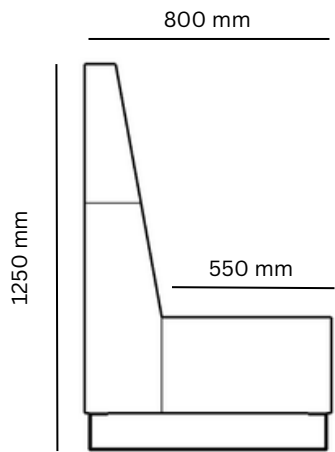

Small 90° Concave Low Back

Large 60° Concave Low Back

Large 90° Concave Low Back

Small 90° Convex Low Back

Large 90° Convex Low Back

Large 60° Convex Low Back

120° Boomerang Concave Low Back

120° Boomerang Convex Low Back

700L Straight Low Back

1400L Straight Low Back

90° Square Corner Low Back

Small 90° Ottoman

Large 90° Ottoman

Large 60° Ottoman

120° Boomerang Ottoman

800L Square Ottoman

Vista Specifications.

Standard :	Seat Height - 430mm High Density Foam FSC Rated Timber
Variations :	Seat Height Seat Width Leg Options (Glide, Sleigh, Borsari) USB, Power & Data Compatible
Finishes :	Upholstered in any fabric, vinyl or leather
Warranty :	10 year commercial frame warranty Fabric as per manufacturers warranty
Lead Time :	Made to order in 2 - 6 weeks
Designer:	Welwood Furniture
Origin:	New Zealand

Vista Dimensions.

Full Depth on Glides

Sleigh Leg Units

Borsari Leg Units

Vista Dimensions.

700L Straight

1400L Straight

90° Square Corner