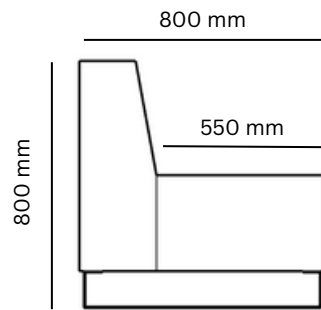

Vista Specifications.

Standard :	Seat Height - 430mm High Density Foam FSC Rated Timber
Variations :	Seat Height Seat Width Leg Options (Glide, Sleigh, Borsari) USB, Power & Data Compatible
Finishes :	Upholstered in any fabric, vinyl or leather
Warranty :	10 year commercial frame warranty Fabric as per manufacturers warranty
Lead Time :	Made to order in 2 - 6 weeks
Designer:	Welwood Furniture
Origin:	New Zealand

Vista Dimensions.

Full Depth on Glides

Sleigh Leg Units

Borsari Leg Units

Vista Dimensions.

700L Straight

1400L Straight

90° Square Corner