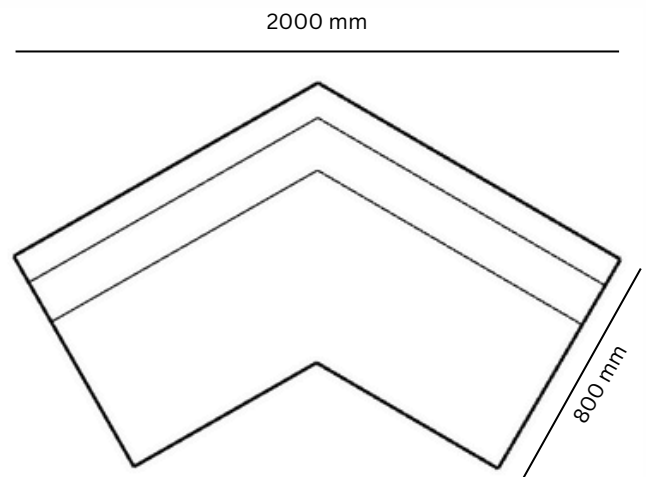

120° Boomerang