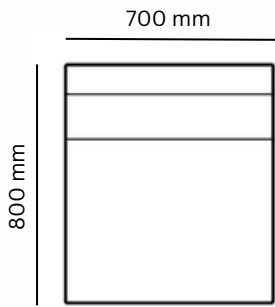

Vista Specifications.

Standard :	Seat Height - 430mm High Density Foam FSC Rated Timber
Variations :	Seat Height Seat Width Leg Options (Glide, Sleigh, Borsari) USB, Power & Data Compatible
Finishes :	Upholstered in any fabric, vinyl or leather
Warranty :	10 year commercial frame warranty Fabric as per manufacturers warranty
Lead Time :	Made to order in 2 - 6 weeks
Designer:	Welwood Furniture
Origin:	New Zealand

Vista Dimensions.

Full Depth on Glides

Sleigh Leg Units

Borsari Leg Units

Vista Dimensions.

700L Straight

1400L Straight

90° Square Corner

Large 90° Curved

Small 90° Curved

60° Curved

120° Boomerang

Layout Inspiration.

Layout #1:

- 1 x 120° Boomerang Low Back
- 4 x 700L Straight Low Back

Layout #2: