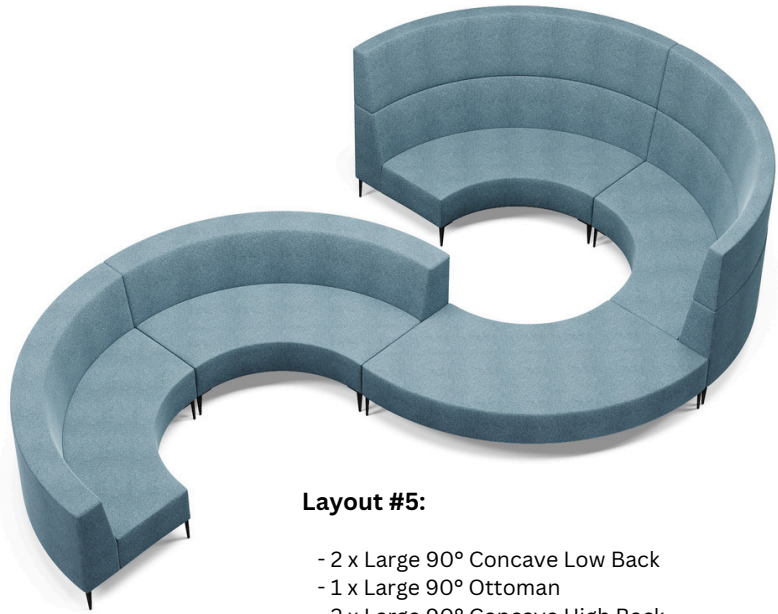

Large 90° Curved

Small 90° Curved

60° Curved

120° Boomerang

Layout Inspiration.

Layout #1:

- 1 x 120° Boomerang Low Back
- 4 x 700L Straight Low Back

Layout #2:

- 2 x Large 90° Concave High Back
- 1 x Large 60° Convex Low Back
- 1 x 1400L Straight Low Back
- 1 x 800L Square Ottoman

Layout #3:

- 1 x 90° Square Corner High Back
- 1 x 1400L Straight High Back
- 1 x 1400L Straight Low Back
- 1 x 700L Straight High Back
- 2 x 800L Square Ottoman

Layout #4:

- 4 x Large 90° Convex Low Back

Layout #5:

- 2 x Large 90° Concave Low Back
- 1 x Large 90° Ottoman
- 2 x Large 90° Concave High Back

Layout #6:

- 2 x 1400L Straight High Back
- 2 x Large 90° Concave Low Back
- 2 x 800L Square Ottoman