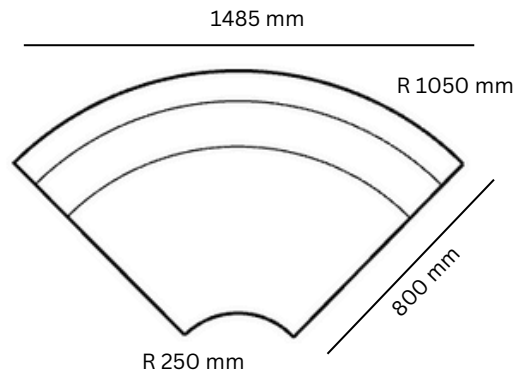

Small 90° Curved